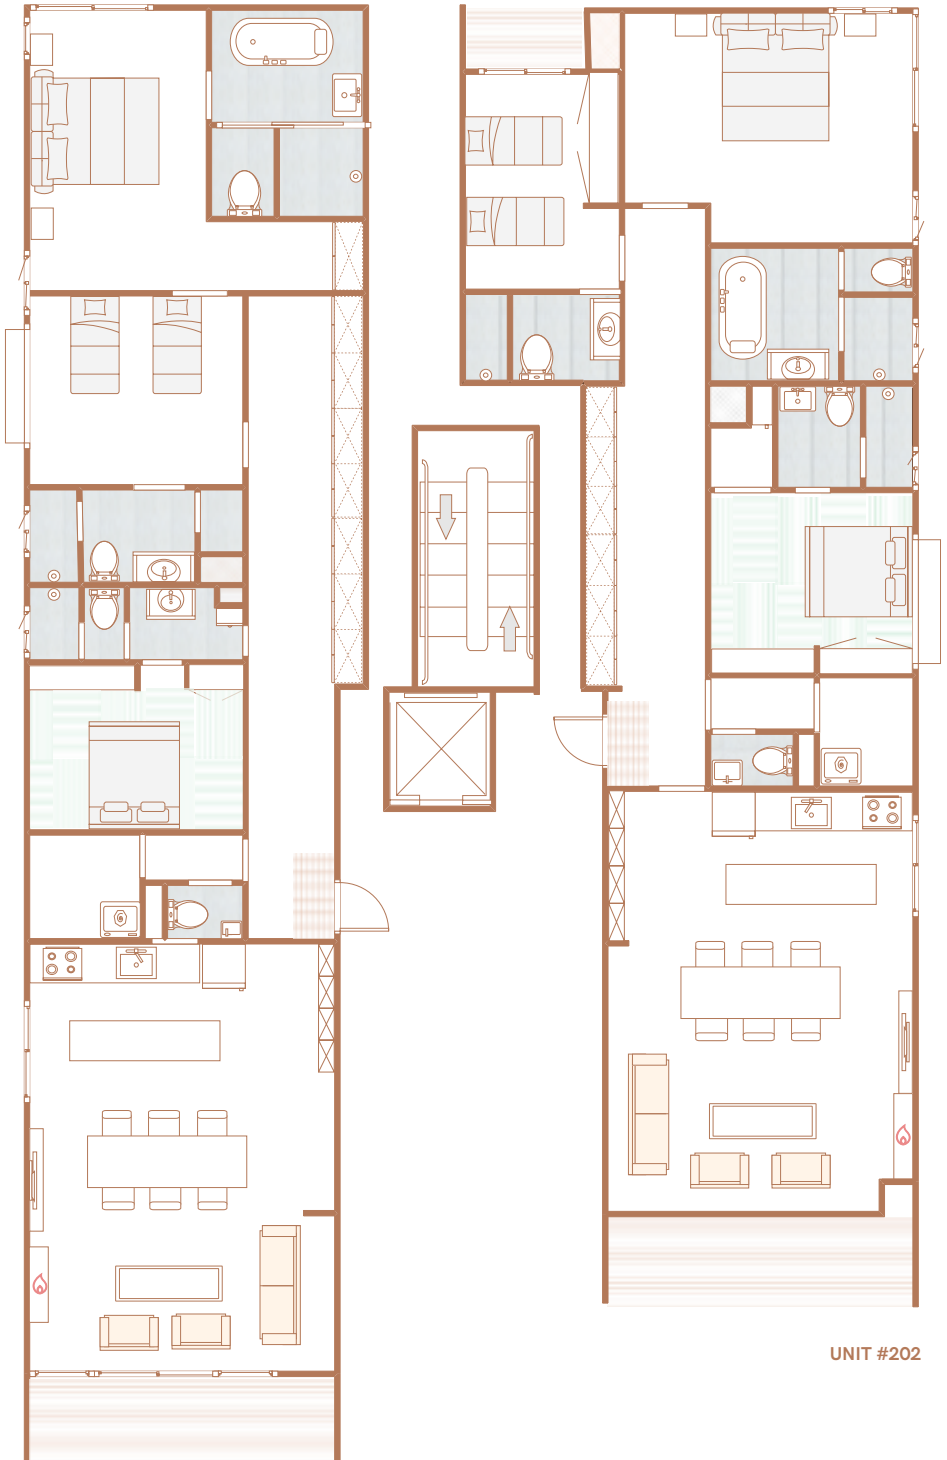

THE GRAND PHENIX / 1F

Type: 3 bedroom apartment  
Unit Numbers: #101 / #102  
Size: 160m<sup>2</sup> per unit  
Capacity: max 8 person  
Bathroom: 3.5 bathrooms

UNIT #101

UNIT #102

THE GRAND PHENIX / 2F

**Type:** 3 bedroom apartment  
**Unit Numbers:** #201 / #202  
**Size:** 160m<sup>2</sup> per unit  
**Capacity:** max 8 person  
**Bathroom:** 3.5 bathrooms

UNIT #201

UNIT #202

THE GRAND PHENIX / 3F

Type: 5 bedroom penthouse  
Size: 330m<sup>2</sup> unit  
Capacity: max 14 person  
Bathroom: 5.5 bathrooms

PENTHOUSE #301