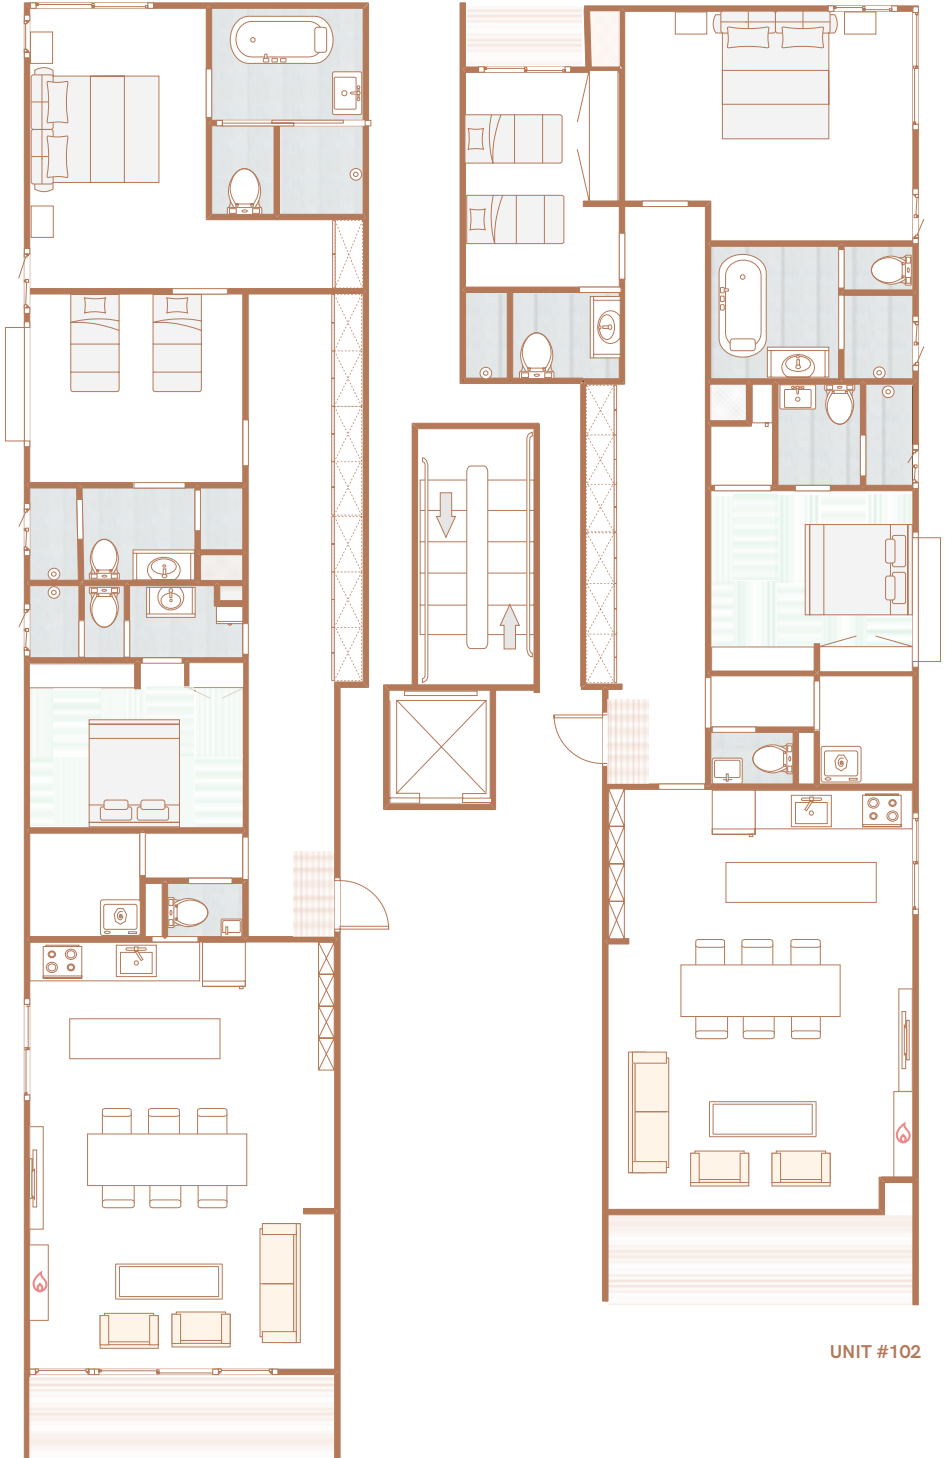

THE GRAND PHENIX / 1F

Type: 3 bedroom apartment  
Unit Numbers: #101 / #102  
Size: 160m<sup>2</sup> per unit  
Capacity: max 8 person  
Bathroom: 3.5 bathrooms

UNIT #101

UNIT #102

THE GRAND PHENIX / 2F

**Type:** 3 bedroom apartment  
**Unit Numbers:** #201 / #202  
**Size:** 160m<sup>2</sup> per unit  
**Capacity:** max 8 person  
**Bathroom:** 3.5 bathrooms

UNIT #201

UNIT #202

THE GRAND PHENIX / 3F

Type: 5 bedroom penthouse  
Size: 330m<sup>2</sup> unit  
Capacity: max 14 person  
Bathroom: 5.5 bathrooms

PENTHOUSE #301