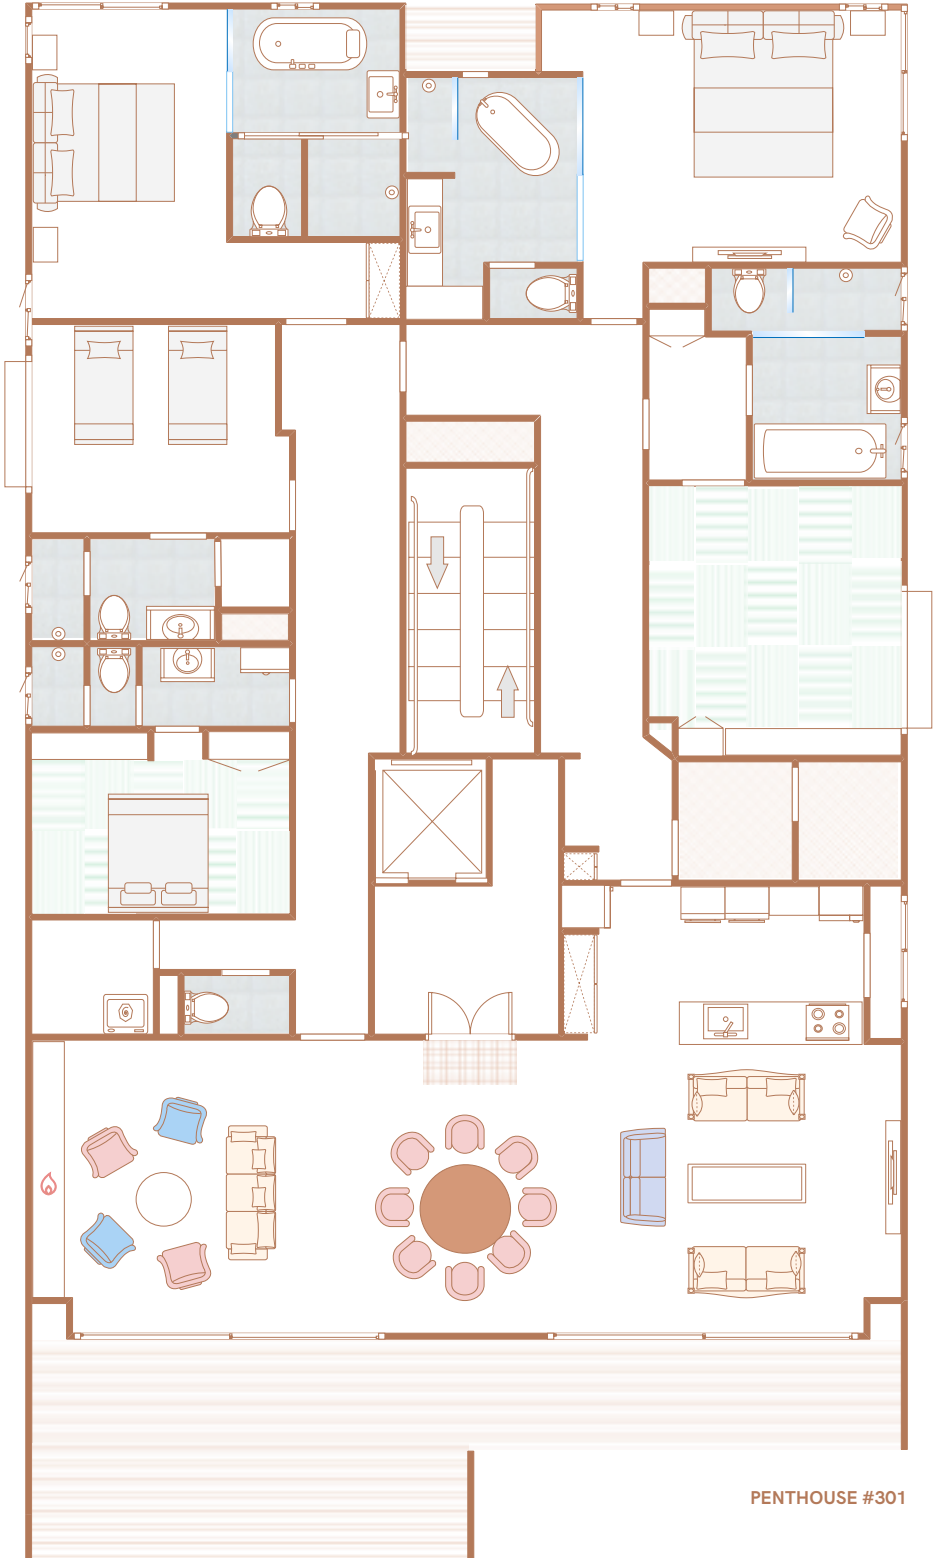

THE GRAND PHENIX / 1F

Type: 3 bedroom apartment  
Unit Numbers: #101 / #102  
Size: 160m<sup>2</sup> per unit  
Capacity: max 8 person  
Bathroom: 3.5 bathrooms

UNIT #101

UNIT #102

THE GRAND PHENIX / 2F

**Type:** 3 bedroom apartment  
**Unit Numbers:** #201 / #202  
**Size:** 160m<sup>2</sup> per unit  
**Capacity:** max 8 person  
**Bathroom:** 3.5 bathrooms

UNIT #201

UNIT #202

THE GRAND PHENIX / 3F

Type: 5 bedroom penthouse  
Size: 330m<sup>2</sup> unit  
Capacity: max 14 person  
Bathroom: 5.5 bathrooms

PENTHOUSE #301